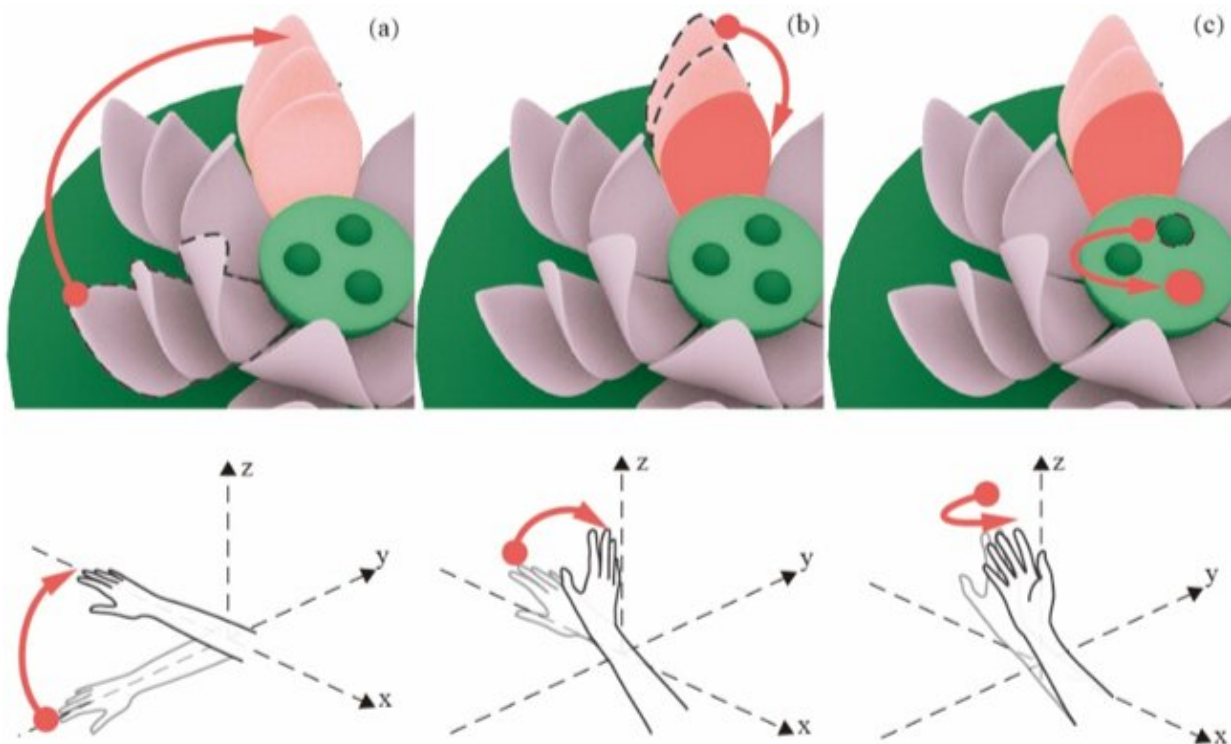

# Amazing integration of technology and art: A 3D LotusMenu in your palm

April 6 2021

Interactive gestures of LoutsMenu (a) Rolling gesture; (b) Pitching gesture; (c) Yawing gesture. Credit: Science China Press

A recent study by Associate Professor Lu Fei's human-computer interaction research team from Beijing University of Posts and Telecommunications has proposed a three-dimensiona menu that can

"bloom in the palm."

The [research paper](#) is titled "LotusMenu: A 3D Menu using Wrist and Elbow Rotation Inspired by Chinese Traditional Symbol," published in *Science China Information Sciences*. Based on the metaphor of the traditional lotus pattern, the researchers proposed a 3D LotusMenu that uses the rotational motion of wrist and elbow to control the menu selection.

In the design of this interactive technology, the researchers corresponded the shape of the lotus to the 3D rotation [gesture](#): Mapping the selection of circular petal groups to the rolling gesture of the elbow (Figure 1(a)), the selection of layered petals to the pitching gesture of the wrist (Figure 1(b)), and the selection of circular lotus seeds to the yawing gesture of the wrist (Figure 1(c)). During the interaction, there is almost no shoulder movement, so that the gesture can be easily performed within a small range of motion. In addition, the rotation of the [wrist](#) and arm is merged as much as possible, further reducing the fatigue caused by gestures.