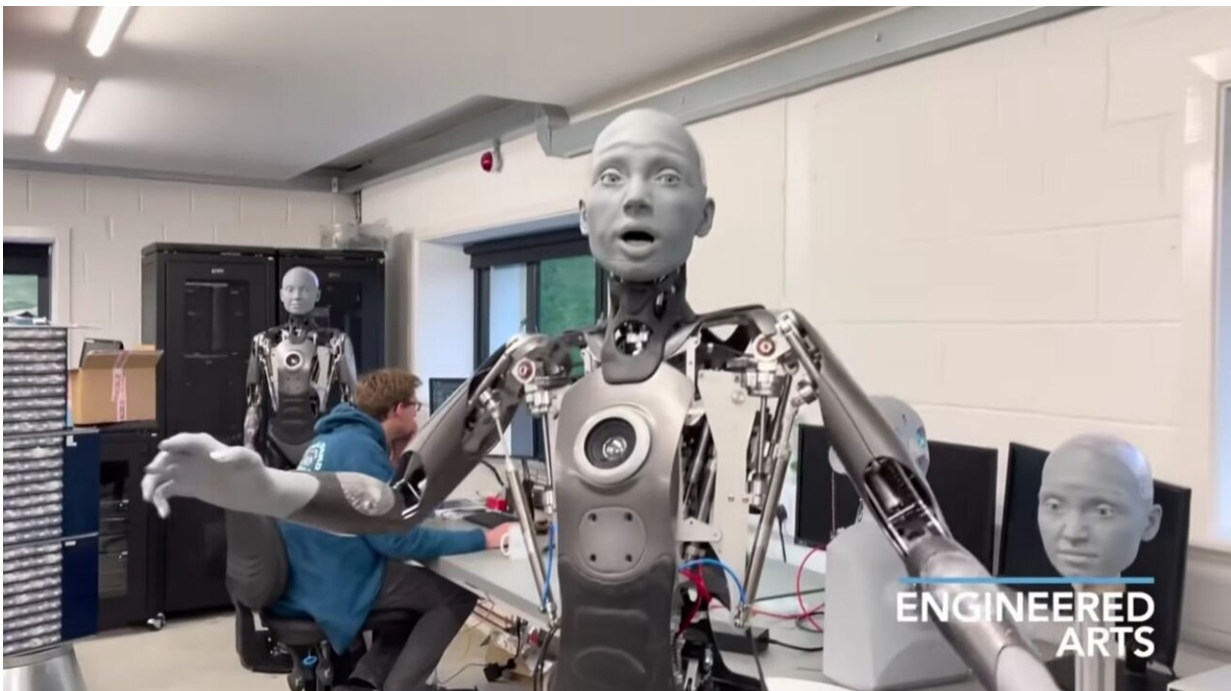

Ameca robot shows off new level of human-like facial expressions

December 6 2021, by Bob Yirka

Engineered Arts, a robot maker based in the U.K., is showing off its latest creation at this year's CES 2022. Called Ameca, the robot is able to display what appears to be the most human-like facial expressions by a robot to date. On its webpage, the company calls Ameca "The Future Face of Robotics."

Engineered Arts is in the business of making robots that look as much like humans as is possible. To that end, they have been creating a series of robots with ever more life-like expressions. Its previous models were called Mesmer and RoboThespian—robots that were able to demonstrate a wide range of emotions. They were also painted with colors meant to mimic [human skin](#) and hair.

None of the robots at Engineered Arts has been designed to do anything, other than impress an audience. Mesmer was programmed in a way that allowed it to give a speech using the voice of a person behind the scenes. But they cannot walk or move around—they move only their arms, hands wrists, fingers, neck, head, eyes and mouth. But they do so in ways that look very human.

Ameca has been designed as a [robot platform](#)—customers who buy it can add AI and other software to give the [robot](#) desired abilities. The software it comes with is geared toward creating life-like expressions. It can smile, frown, wink and open and close its mouth. It can also show surprise or frustration or amusement. In a video released by the company, the robot appears to wake, as if from a nap. As it does so, it appears to be surprised by its existence. And it behaves as if startled when suddenly looking at the camera—as if suddenly spotting the viewer looking at it.