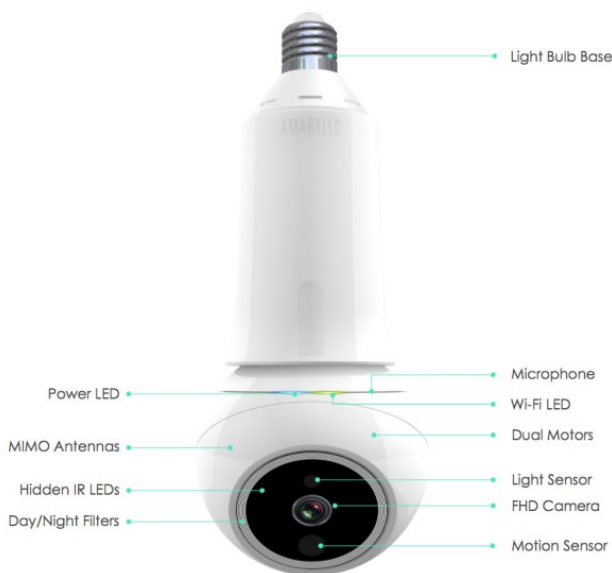

# Amaryllo to show iCamPro Deluxe as home watcher

25 December 2015, by Nancy Owano

Coming attractions in home security products for 2016 will see a newcomer, the iCamPro Deluxe, described as a 360-degree auto tracking security robot with fit lightbulb base. Its makers, Amsterdam-based Amaryllo, are already known as a consumer electronics company focused on wireless home security products.

Their latest cordless robot is coming to the Las Vegas CES show in January.

Numerous characteristics make this an item of interest. Its form factor is interesting. The device may look like a typical [home security camera](#) except it has more versatile placement options, as it can plug into existing lightbulb sockets. The camera is designed with a base that allows it to be installed in any [standard](#) E26/E27 light bulb socket,

said *Gizmag*.

The company points to the victim of a theft who complained that the existing camera at the time of the break-in could not retrieve a frame of what happened. The thief was careful to avoid the camera's viewing range. The iCamPRO Deluxe robotic camera has embedded tech that will detect faces and automatically track any intruder. The camera was designed to make sure that everything that moves when you are out will not go unseen.

Tyler Lee in *Ubergizmo* said it can fit it into any E26/E27 light bulb socket; he added that you can remove some lightbulbs and replace them with the [camera](#).

A mechanized infrared cut filter-automatically changes lens, helping contrast in sunlight and improving infrared vision at night. The iCamPro Deluxe is capable of recording video up to 1080p at 30 fps, said Goodner, with resolution options available to accommodate for lower bandwidths.