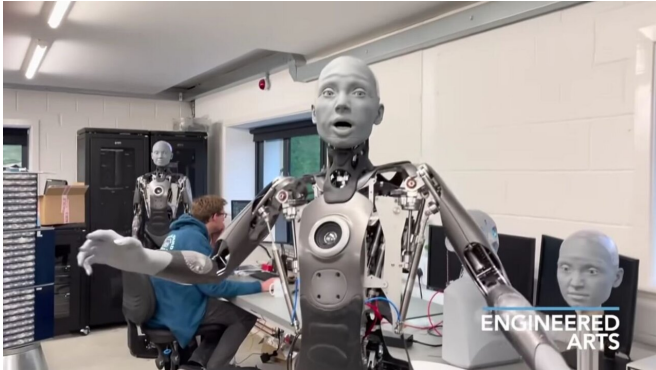

# Ameca robot shows off new level of human-like facial expressions

6 December 2021, by Bob Yirka

Engineered Arts, a robot maker based in the U.K., is showing off its latest creation at this year's CES 2022. Called Ameca, the robot is able to display what appears to be the most human-like facial expressions by a robot to date. On its webpage, the company calls Ameca "The Future Face of Robotics."

Engineered Arts is in the business of making robots that look as much like humans as is possible. To that end, they have been creating a series of robots with ever more life-like expressions. Its previous models were called Mesmer and RoboThespian—robots that were able to demonstrate a wide range of emotions. They were also painted with colors meant to mimic [human skin](#) and hair.

None of the robots at Engineered Arts has been designed to do anything, other than impress an audience. Mesmer was programmed in a way that allowed it to give a speech using the voice of a person behind the scenes. But they cannot walk or move around—they move only their arms, hands wrists, fingers, neck, head, eyes and mouth. But they do so in ways that look very human.

Ameca has been designed as a [robot platform](#)—customers who buy it can add AI and other software to give the [robot](#) desired abilities. The software it comes with is geared toward creating life-like expressions. It can smile, frown, wink and open and close its mouth. It can also show surprise or frustration or amusement. In a video released by the company, the robot appears to wake, as if from a nap. As it does so, it appears to be surprised by its existence. And it behaves as if startled when suddenly looking at the camera—as if suddenly spotting the viewer looking at it.